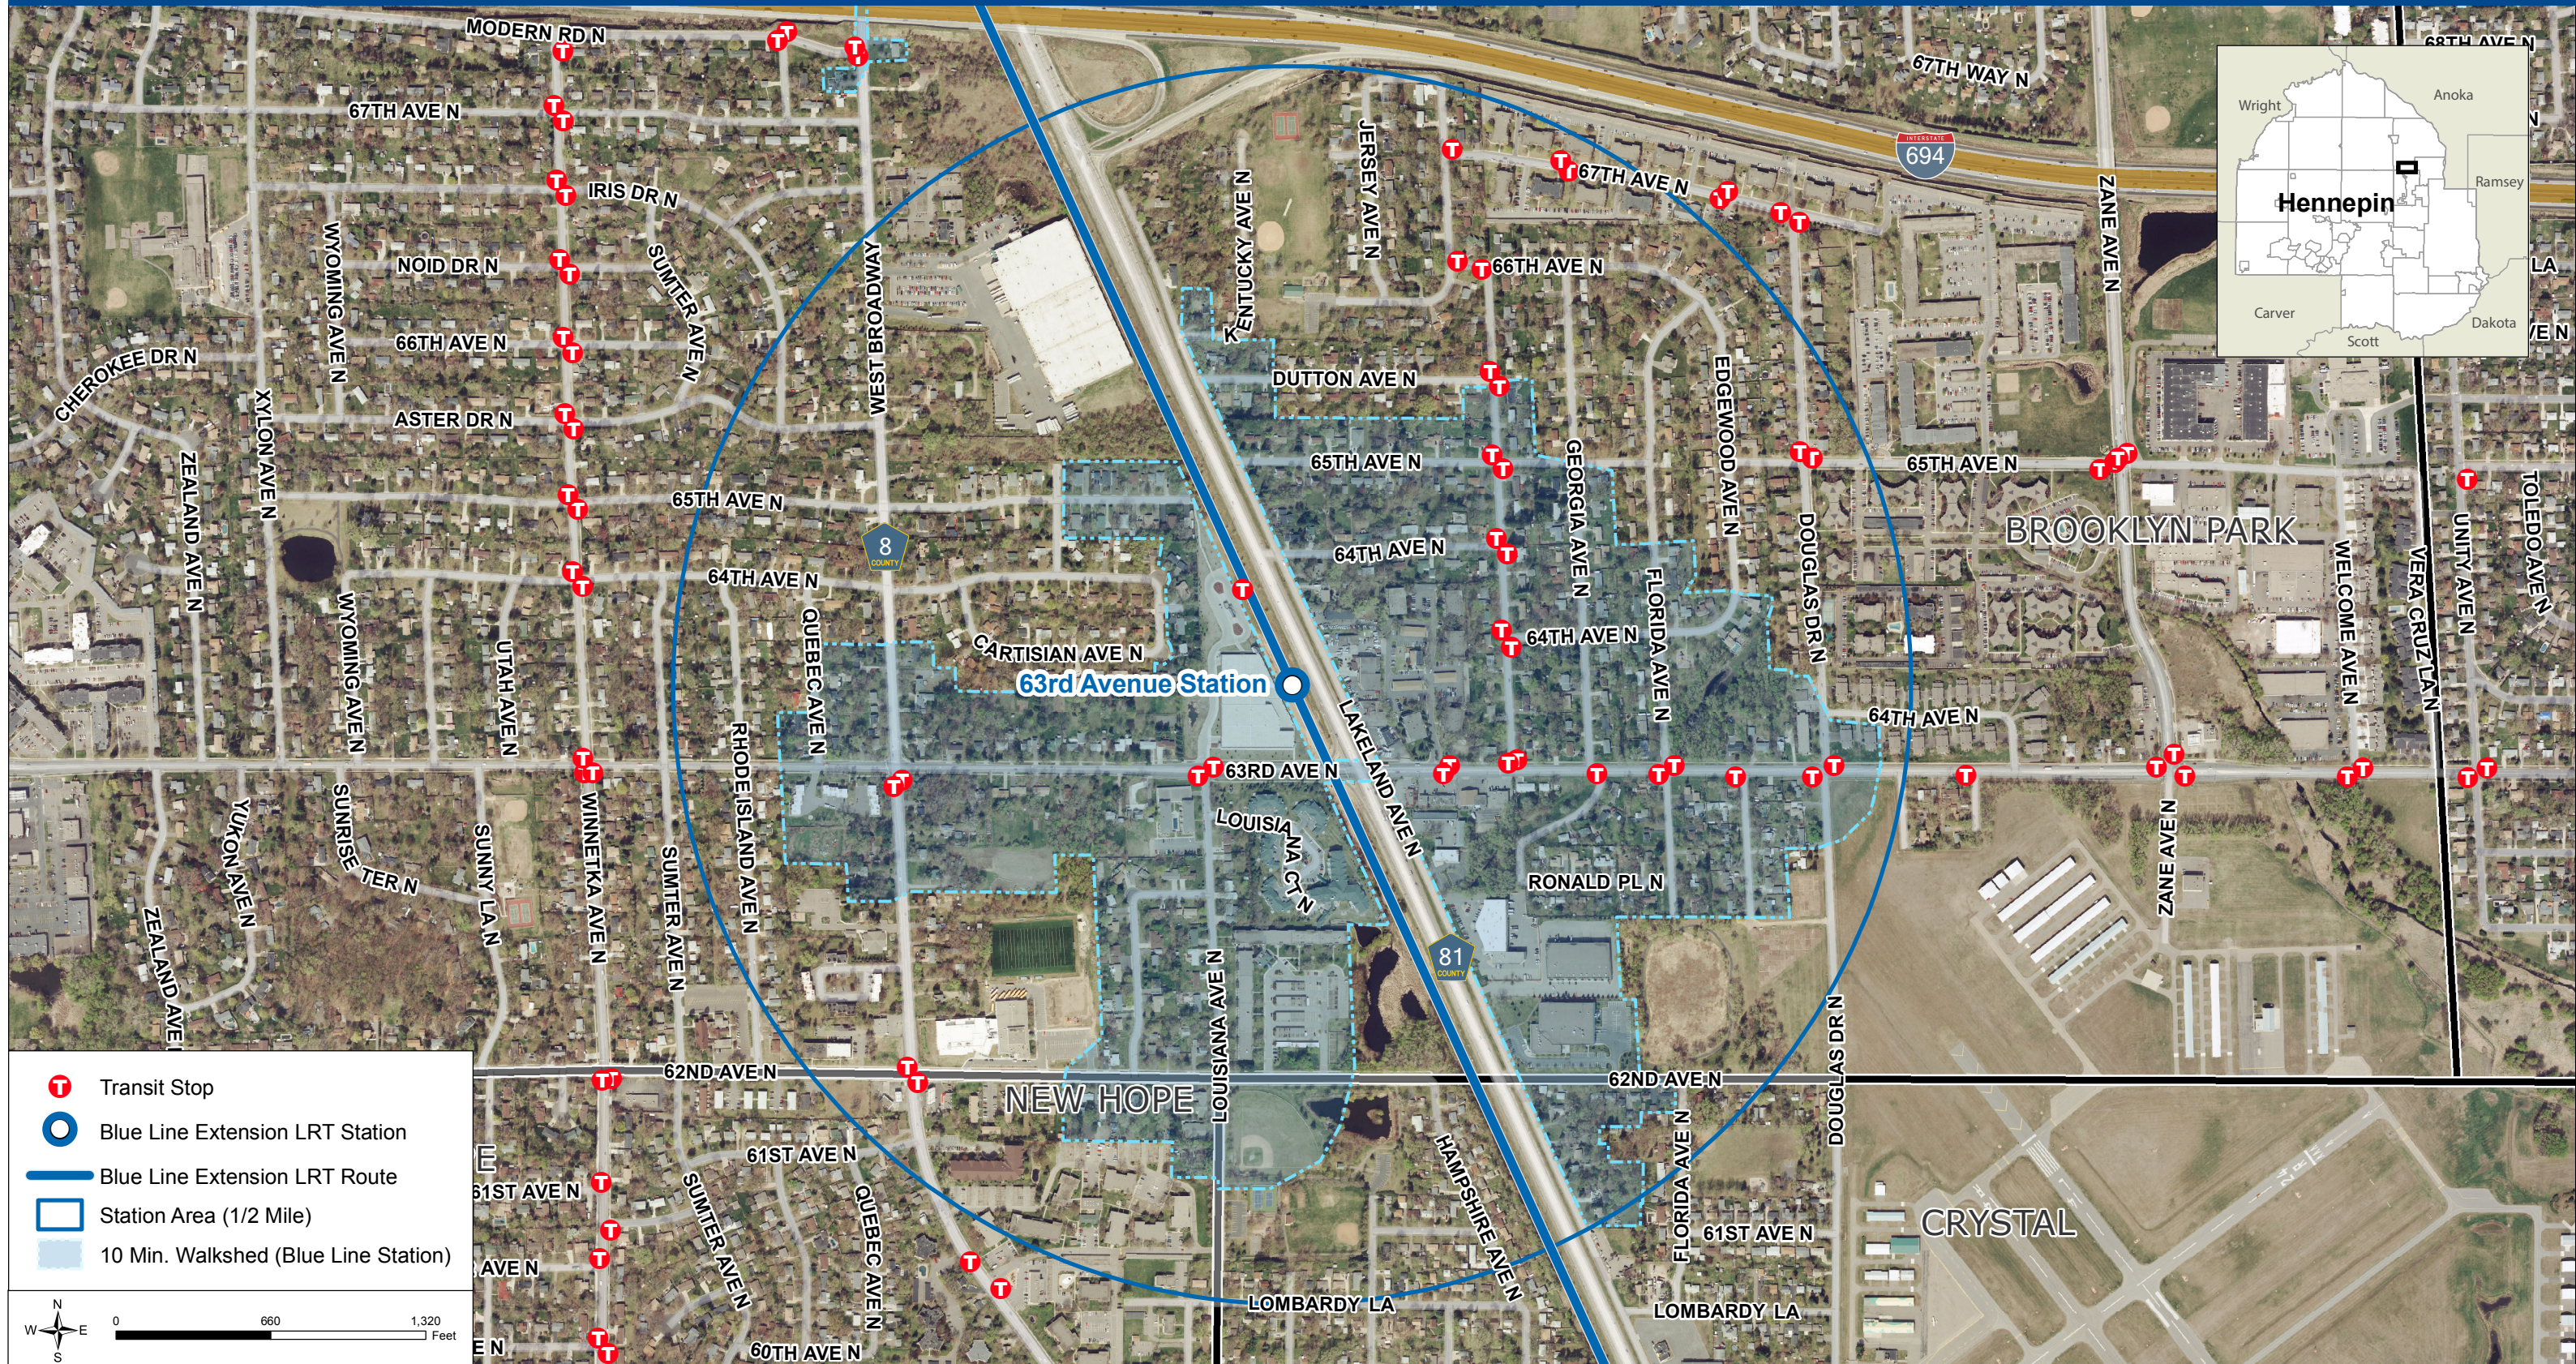

63rd Avenue Station Area

METRO Blue Line Extension (Bottineau LRT)

Publication date: 2/23/2015

Data source: Hennepin County, Metropolitan Council

This map has been created for informational purposes only and is not considered a legally recorded map or document. Hennepin County makes no warranty, representation, or guarantee as to the content, accuracy, timeliness, or completeness of any of the information provided herein.

Hennepin County Public Works