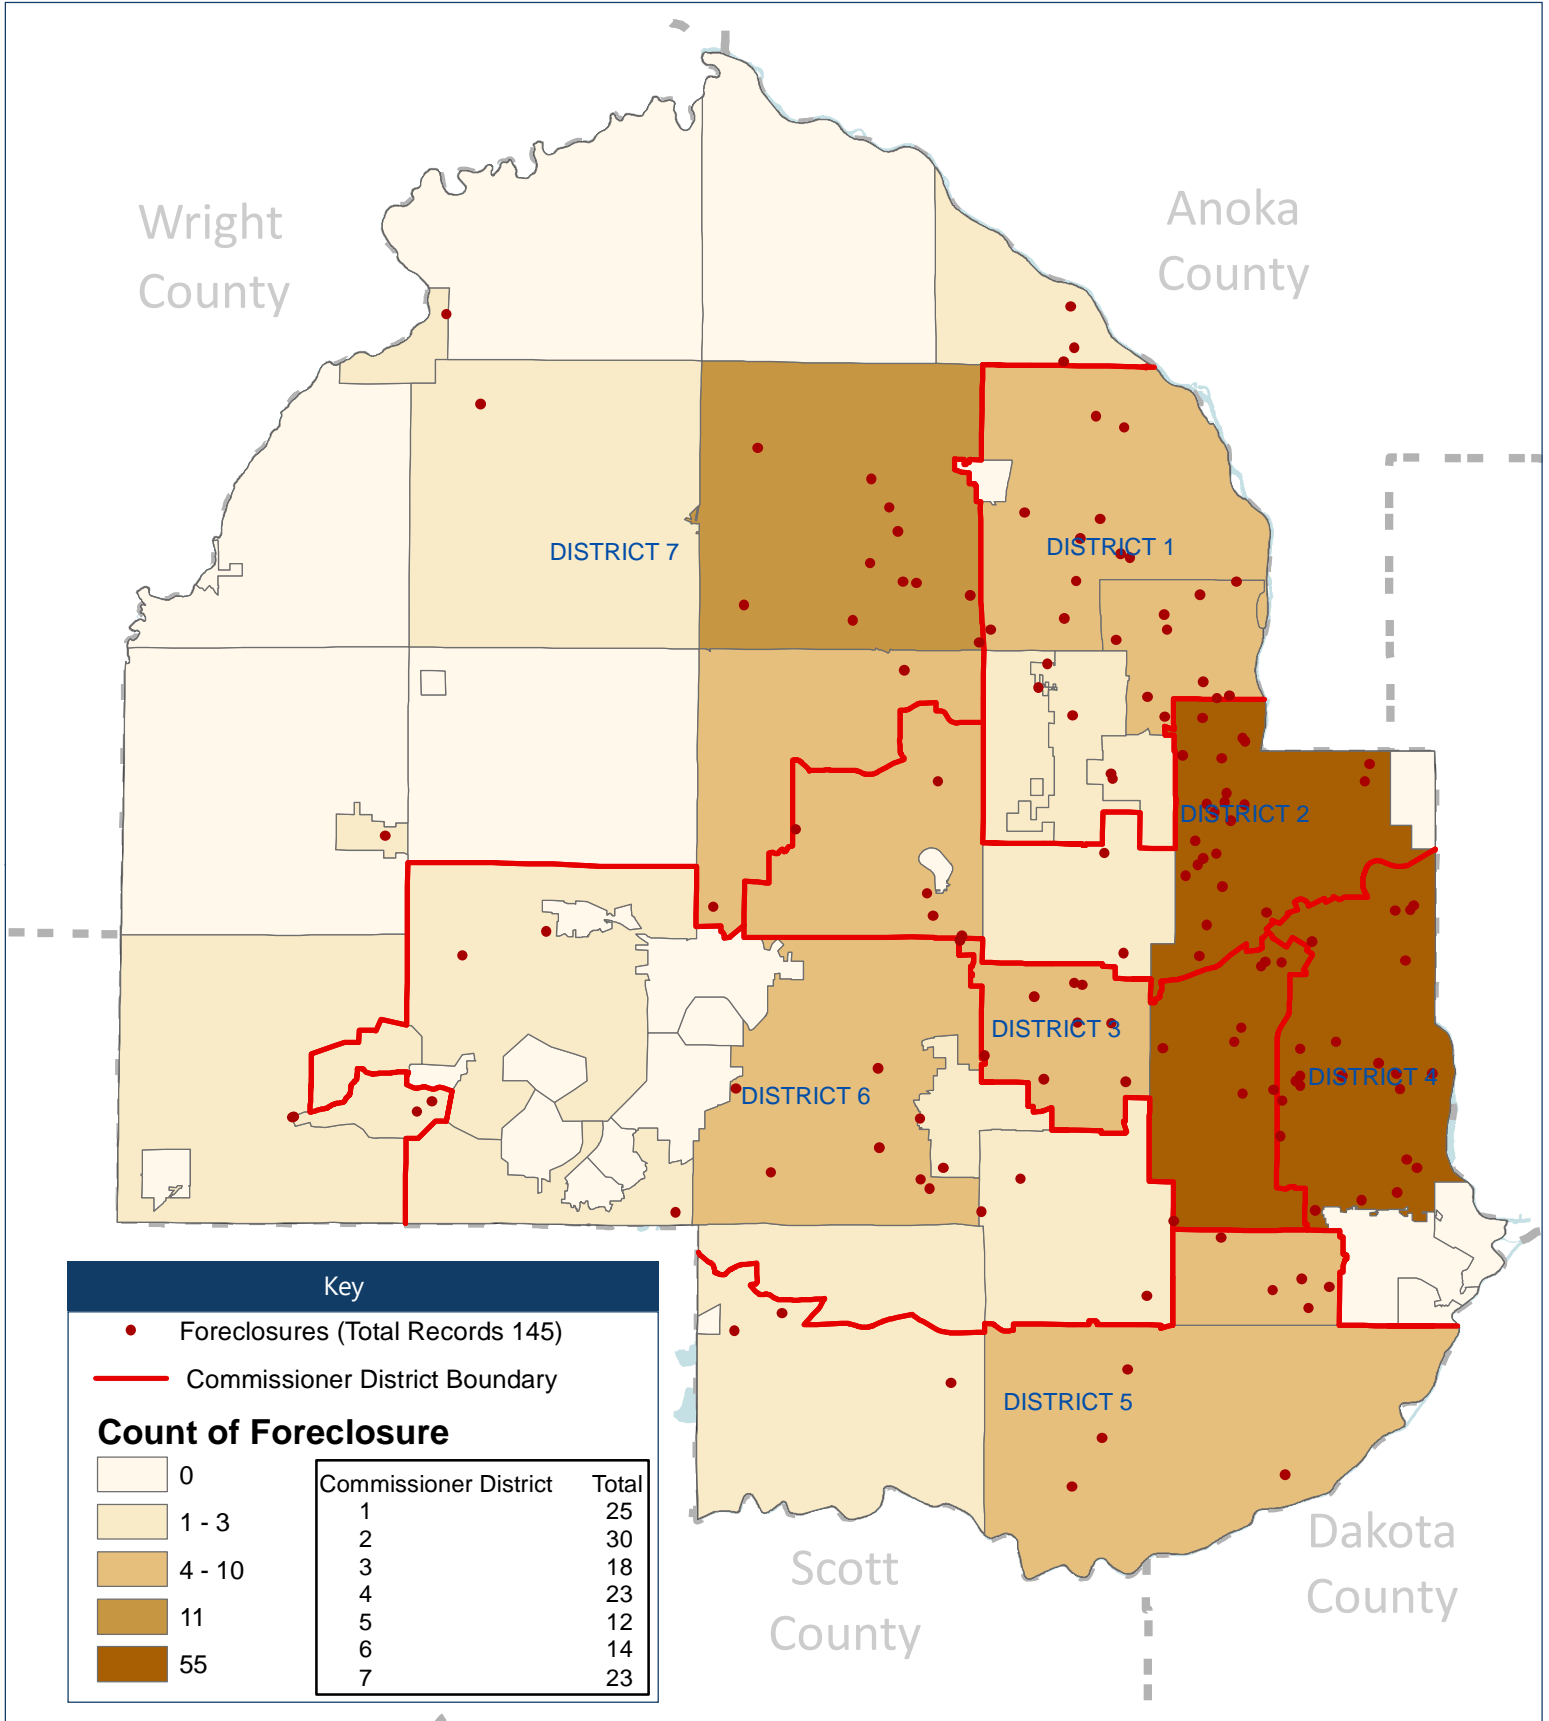

Distribution of Foreclosures

January - March 2019 | Hennepin County Survey Division

HENNEPIN COUNTY
MINNESOTA

Disclaimer: This map (i) is furnished "AS IS" with no representation as to completeness or accuracy; (ii) is furnished with no warranty of any kind; and (iii) is not suitable for legal, engineering or surveying purposes. Hennepin County shall not be liable for any damage, injury or loss resulting from this map.

Publication date: 4/17/2019 | Data sources: Hennepin Cty Sheriff March 2019 Sales Extract,