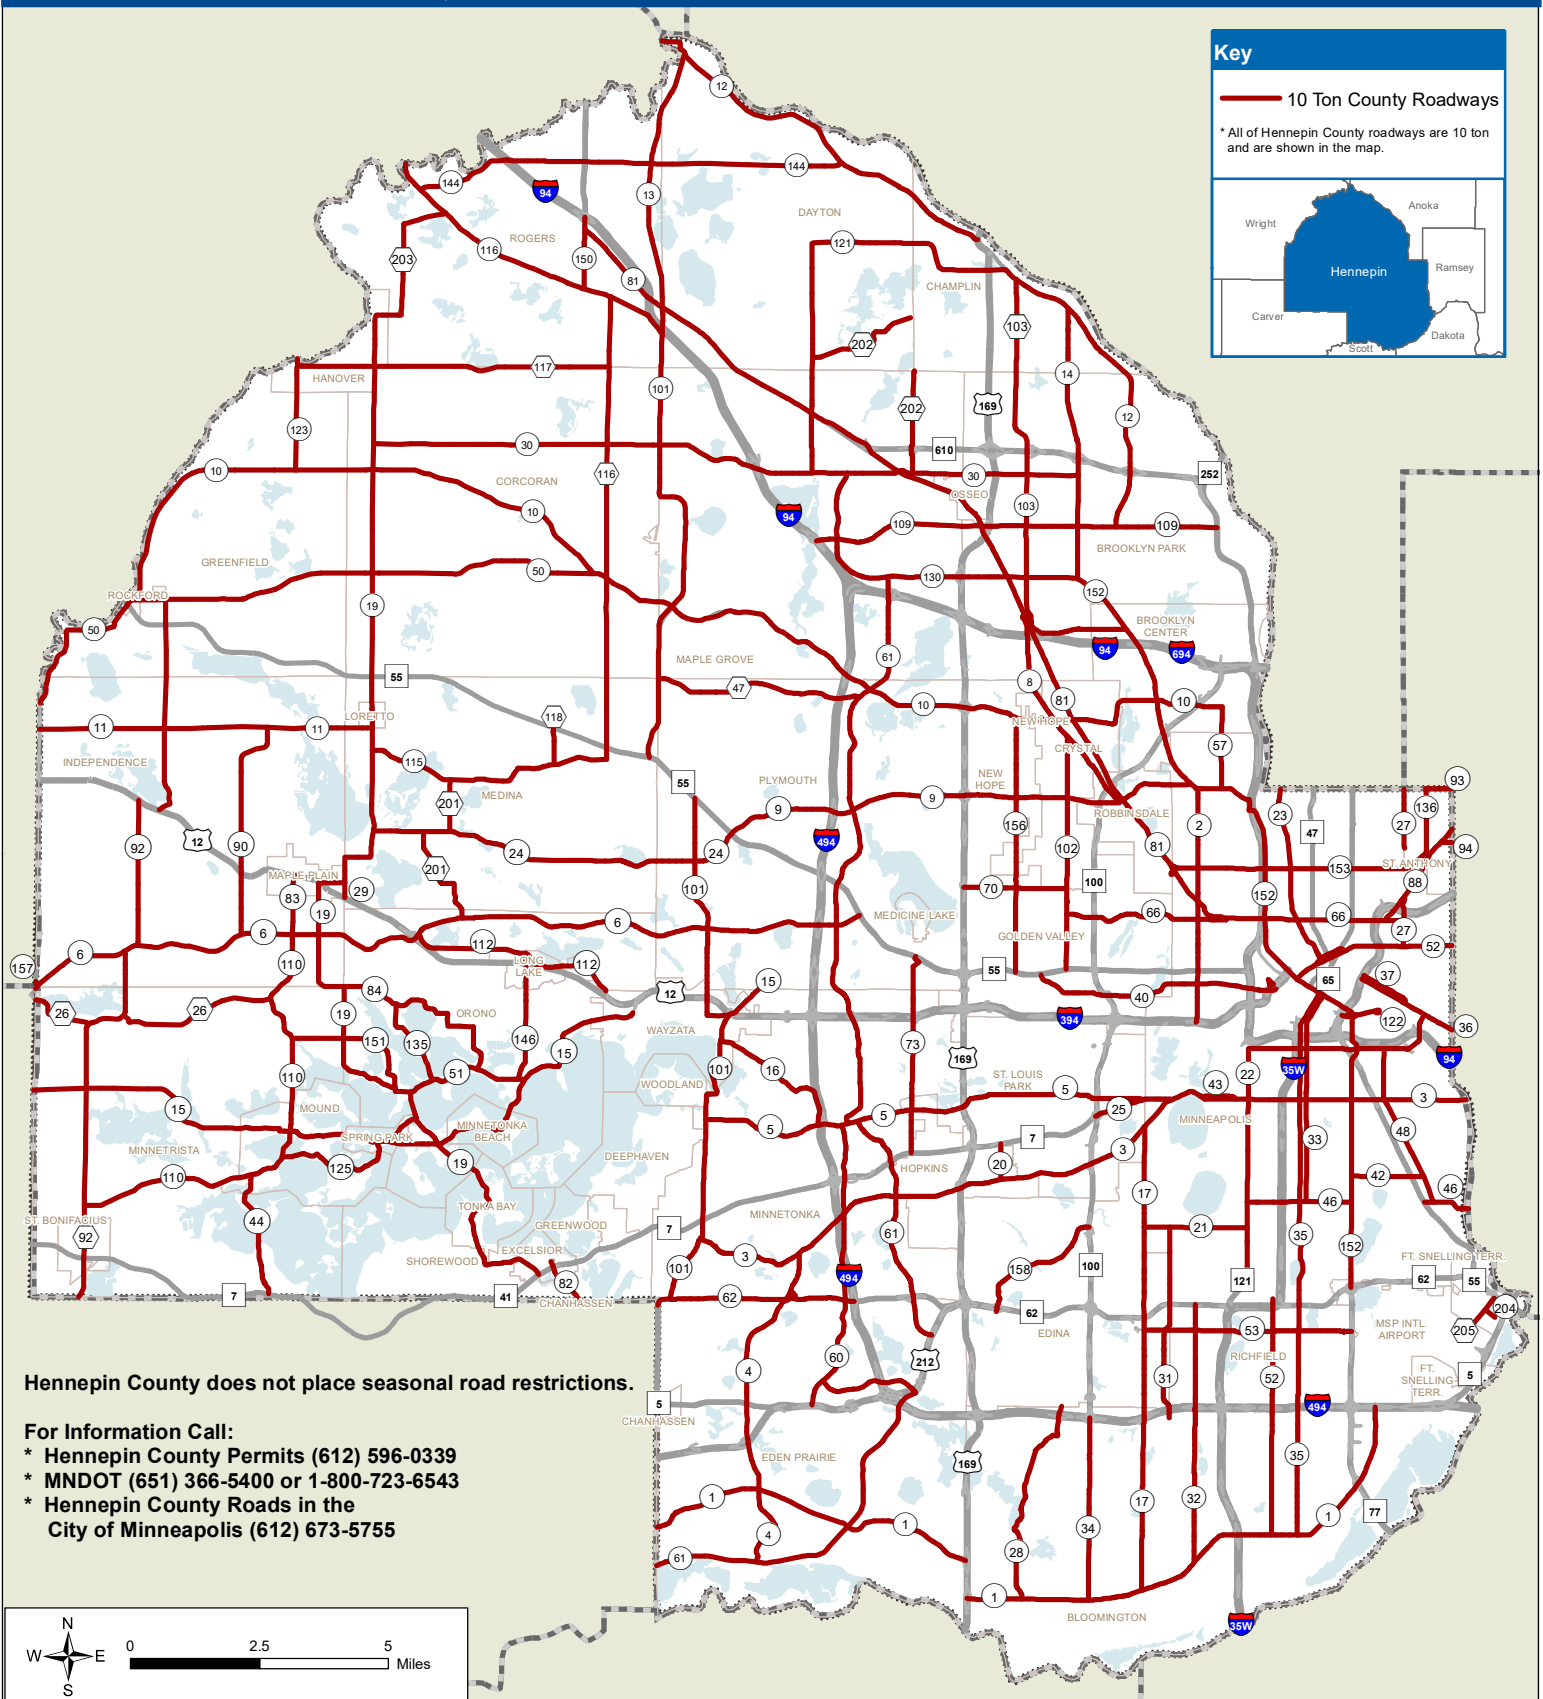

Key

— 10 Ton County Roadways

* All of Hennepin County roadways are 10 ton and are shown in the map.

Hennepin County does not place seasonal road restrictions.

For Information Call:

- * Hennepin County Permits (612) 596-0339
- * MNDOT (651) 366-5400 or 1-800-723-6543
- * Hennepin County Roads in the City of Minneapolis (612) 673-5755

This map has been created for informational purposes only and is not considered a legally recorded map or document. Hennepin County makes no warranty, representation, or guarantee as to the content, accuracy, timeliness, or completeness of any of the information provided herein.

Hennepin County Public Works
Asset Management Division - Asset Group